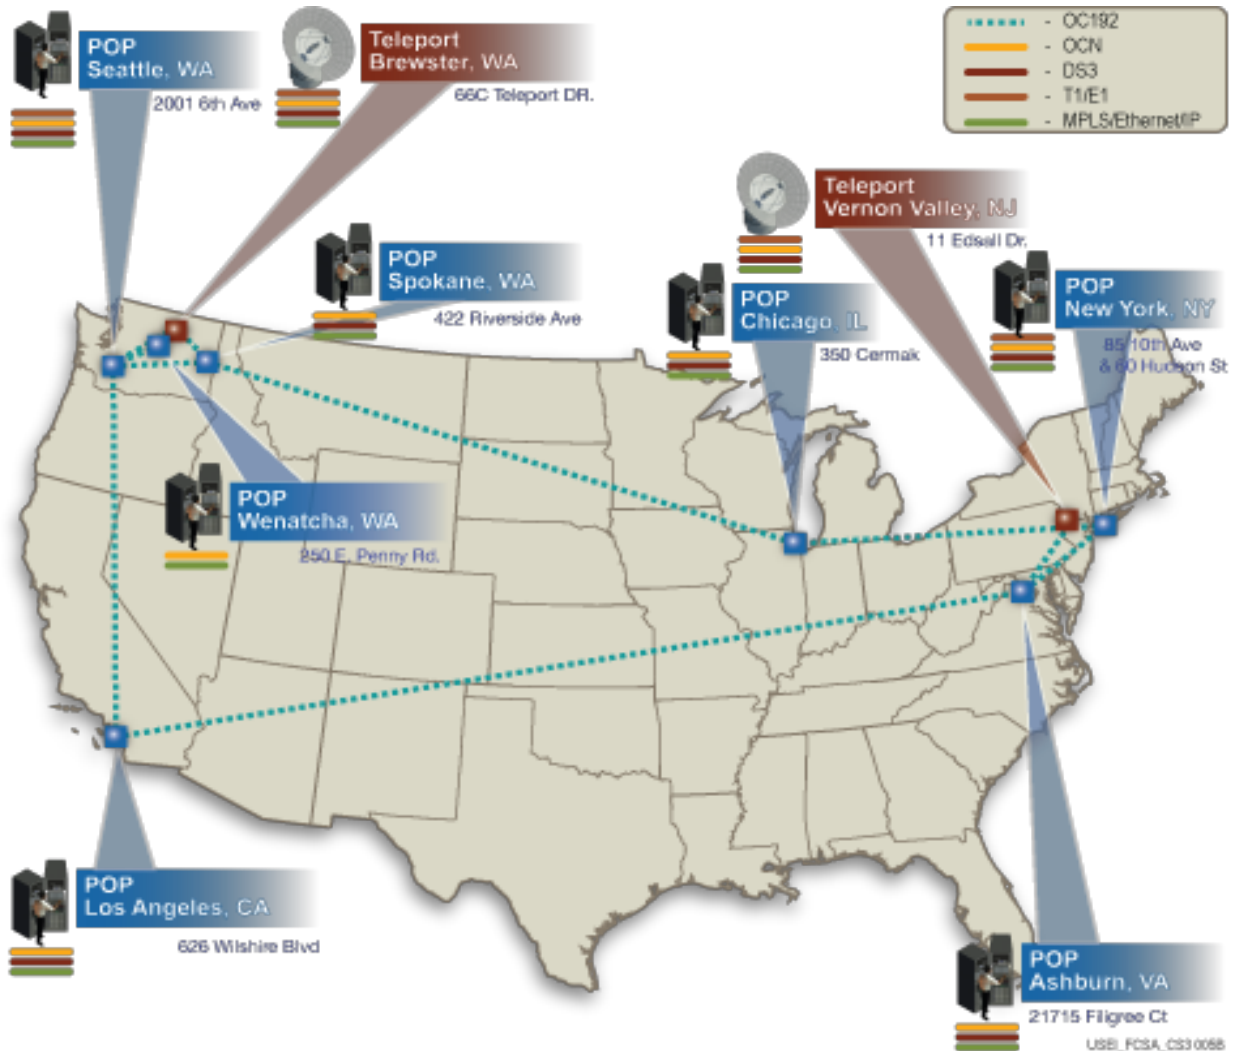

U S Electrodynamics Inc

100Gb Capable Network

Contact USEI Business Development Group

Mayumi Domoto	• mdomoto@usei-teleport.com	• +1.509.689.6402
Gene Eames	• geames@usei-teleport.com	• +1.239.908.1370
David Grooms	• dgrooms@usei-teleport.com	• +1.509.689.7250
Richard Land	• rland@usei-teleport.com	• +1.703.342.8307
David Liddle	• dliddle@usei-teleport.com	• +1.703.625.1720
Satoshi Ono	• sono@usei-teleport.com	• +1.509.689.6401